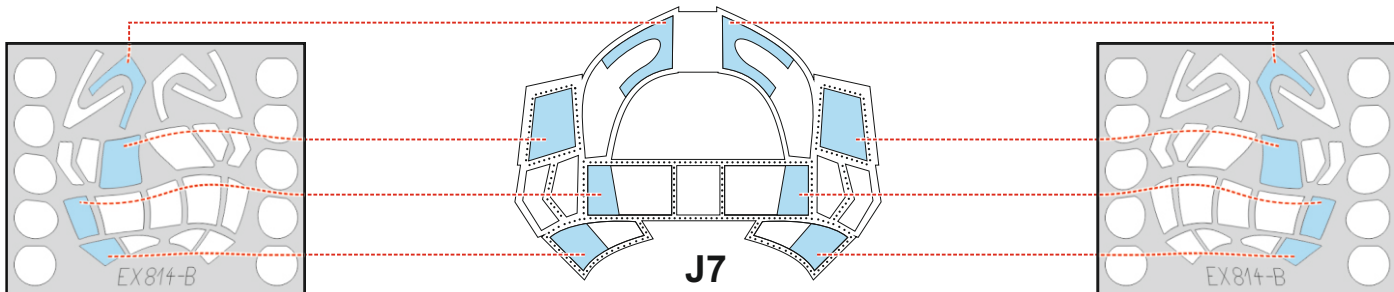

CH-47A TFace

EX 814

for kit **HOBBY BOSS**

scale **1/48**

INSIDE

J1-2 J1-5
J1-3 J1-6

INSIDE

LIQUID MASK