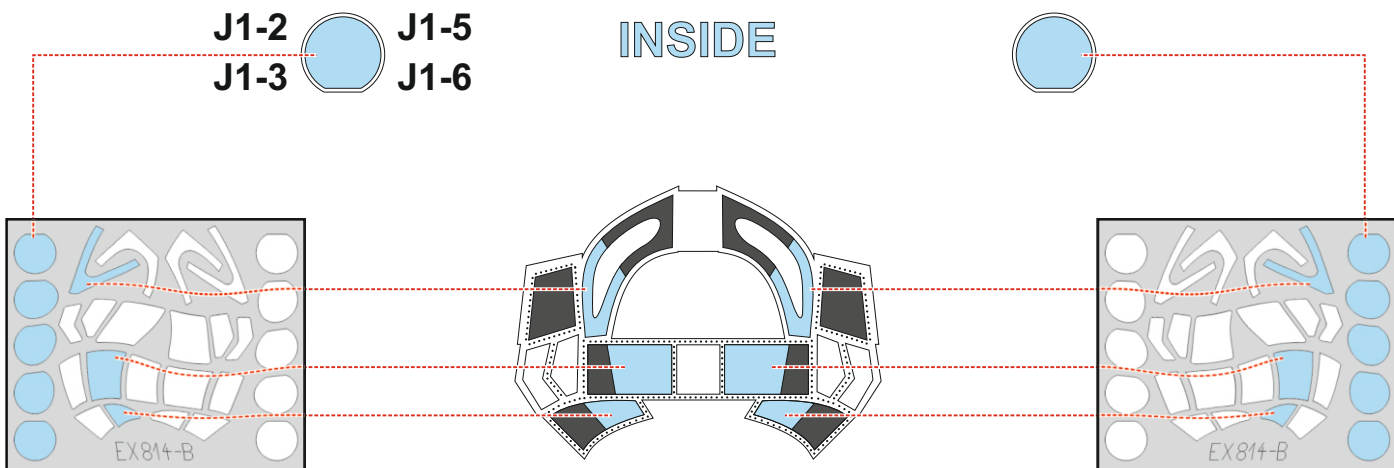

CH-47A TFace

EX 814

for kit **HOBBY BOSS**

scale **1/48**

INSIDE

J1-2 J1-5
J1-3 J1-6

INSIDE

LIQUID MASK