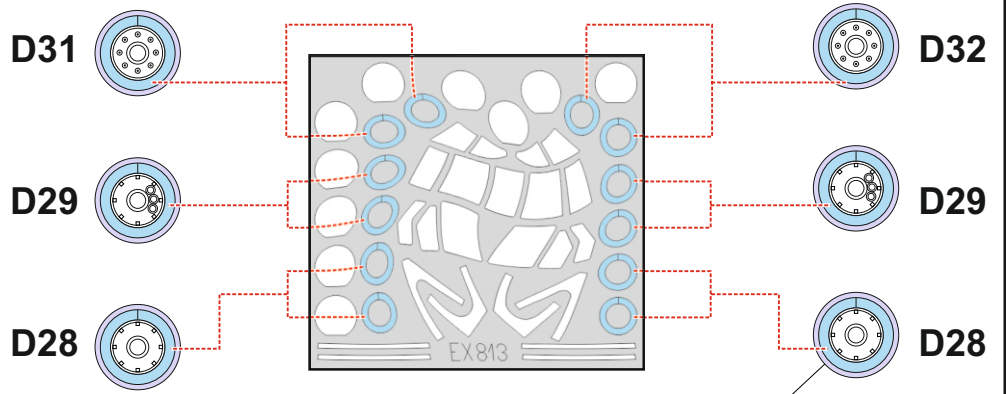

CH-47A TFace

EX 814

for kit **HOBBY BOSS**

scale **1/48**

INSIDE

J1-2 J1-5
J1-3 J1-6

INSIDE

LIQUID MASK