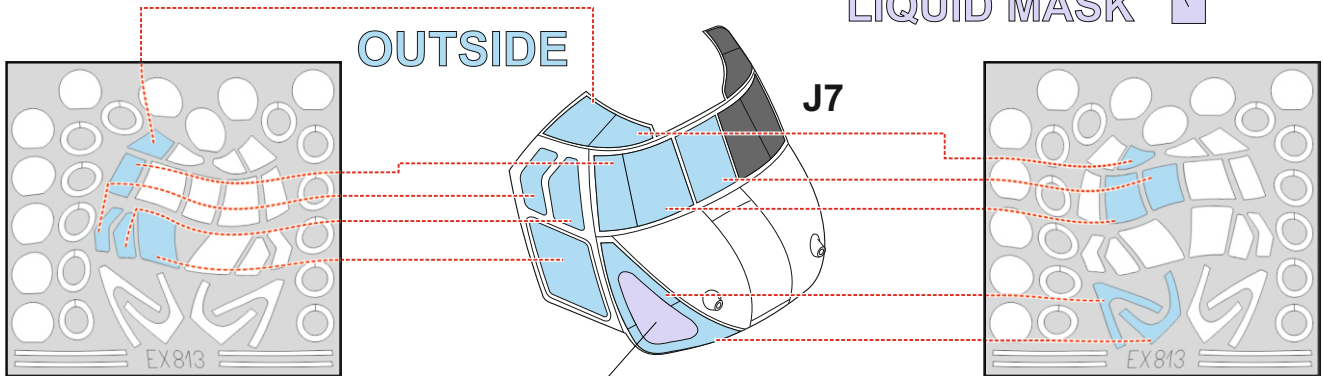

CH-47A TFace

EX 814

for kit **HOBBY BOSS**

scale **1/48**

INSIDE

J1-2 J1-5
J1-3 J1-6

INSIDE

LIQUID MASK