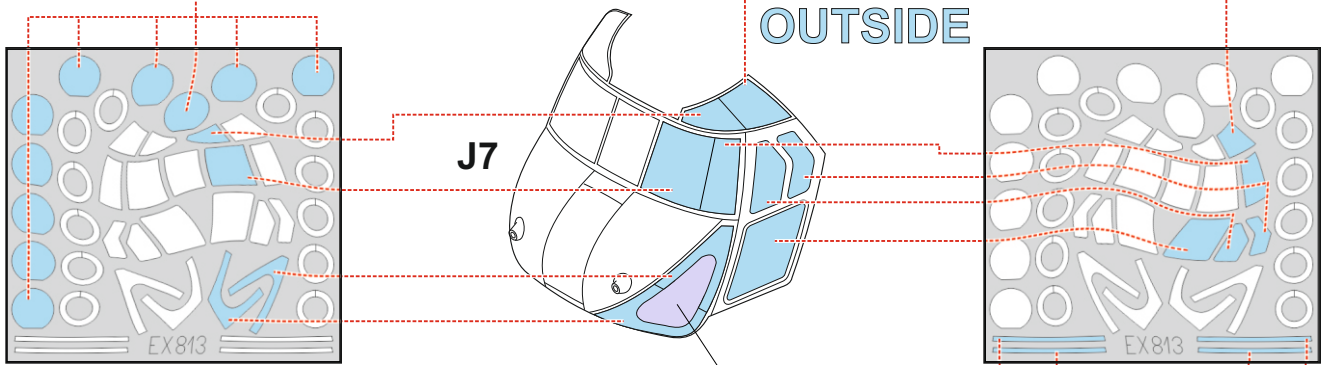

CH-47A TFace

EX 814

for kit **HOBBY BOSS**

scale **1/48**

INSIDE

J1-2 J1-5
J1-3 J1-6

INSIDE

LIQUID MASK