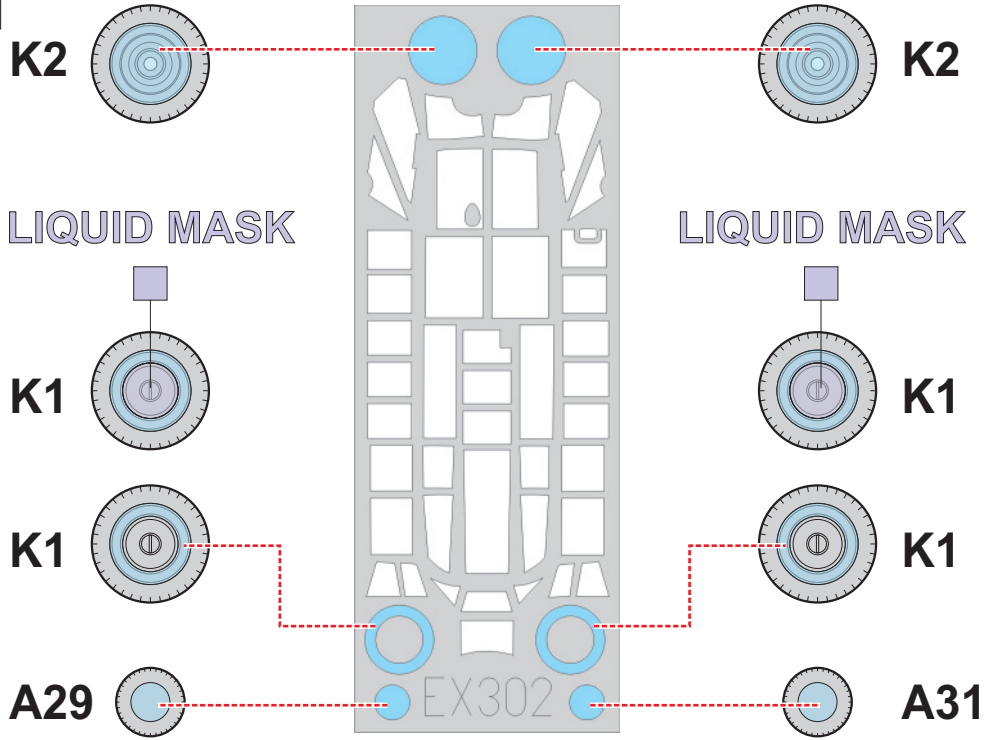

eduard
MASK

EX 302

Bf 110D 1/48

The die-cut mask for accurate canopy frame painting of the
Dragon scale 1/48 KIT

E14

4.)