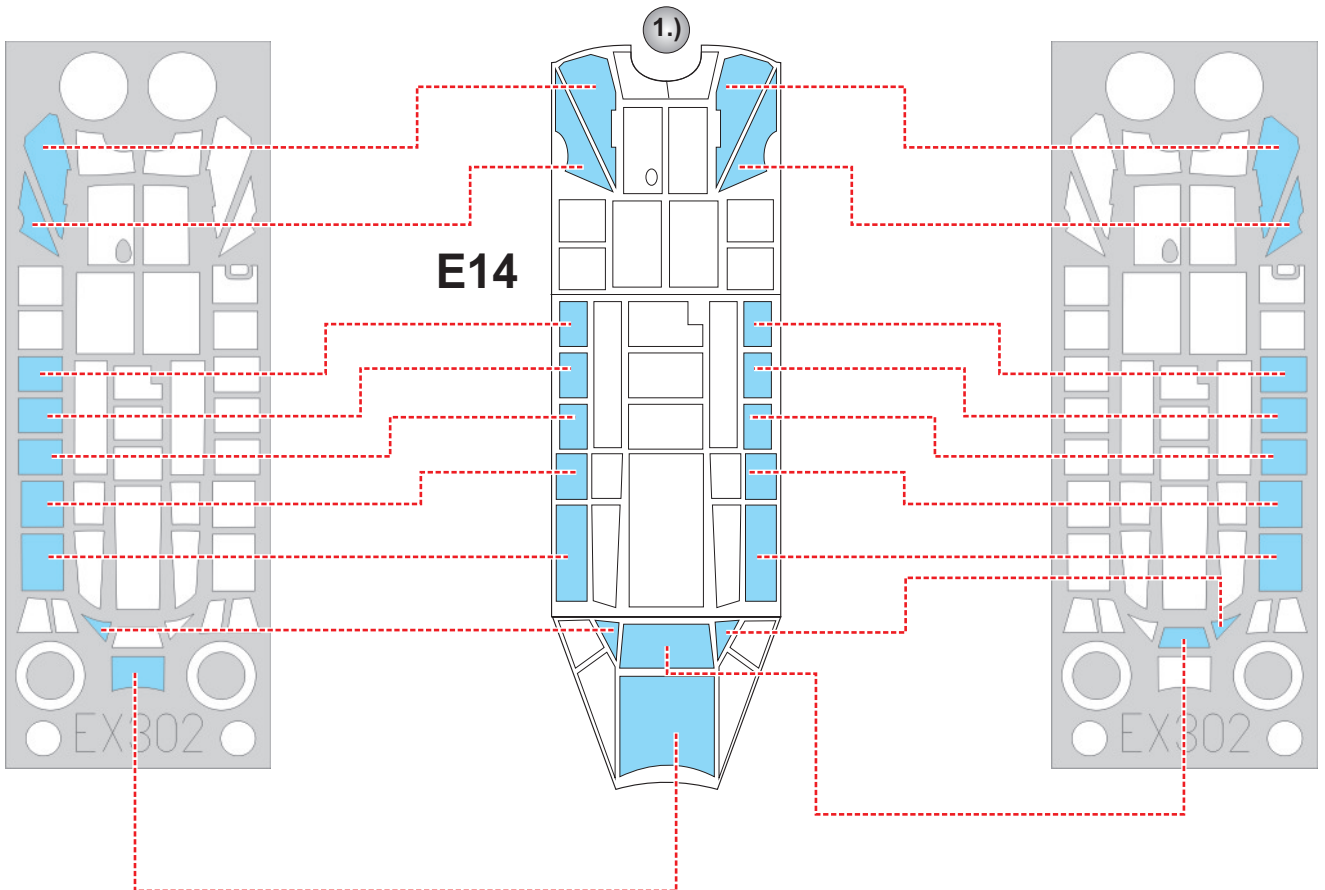

eduard
MASK

EX 302

Bf 110D 1/48

The die-cut mask for accurate canopy frame painting of the
Dragon scale 1/48 KIT

E14

4.)