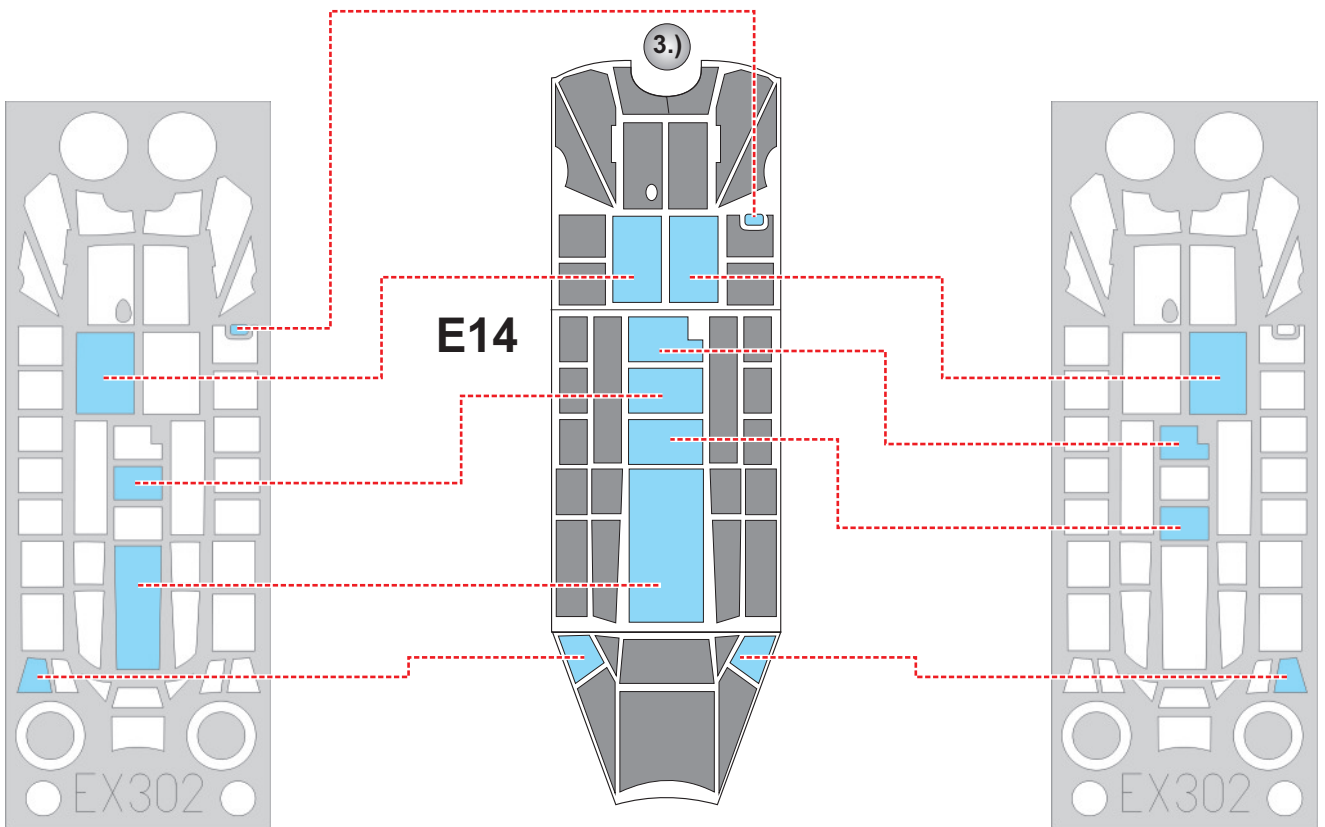

eduard
MASK

EX 302

Bf 110D 1/48

The die-cut mask for accurate canopy frame painting of the
Dragon scale 1/48 KIT

E14

4.)