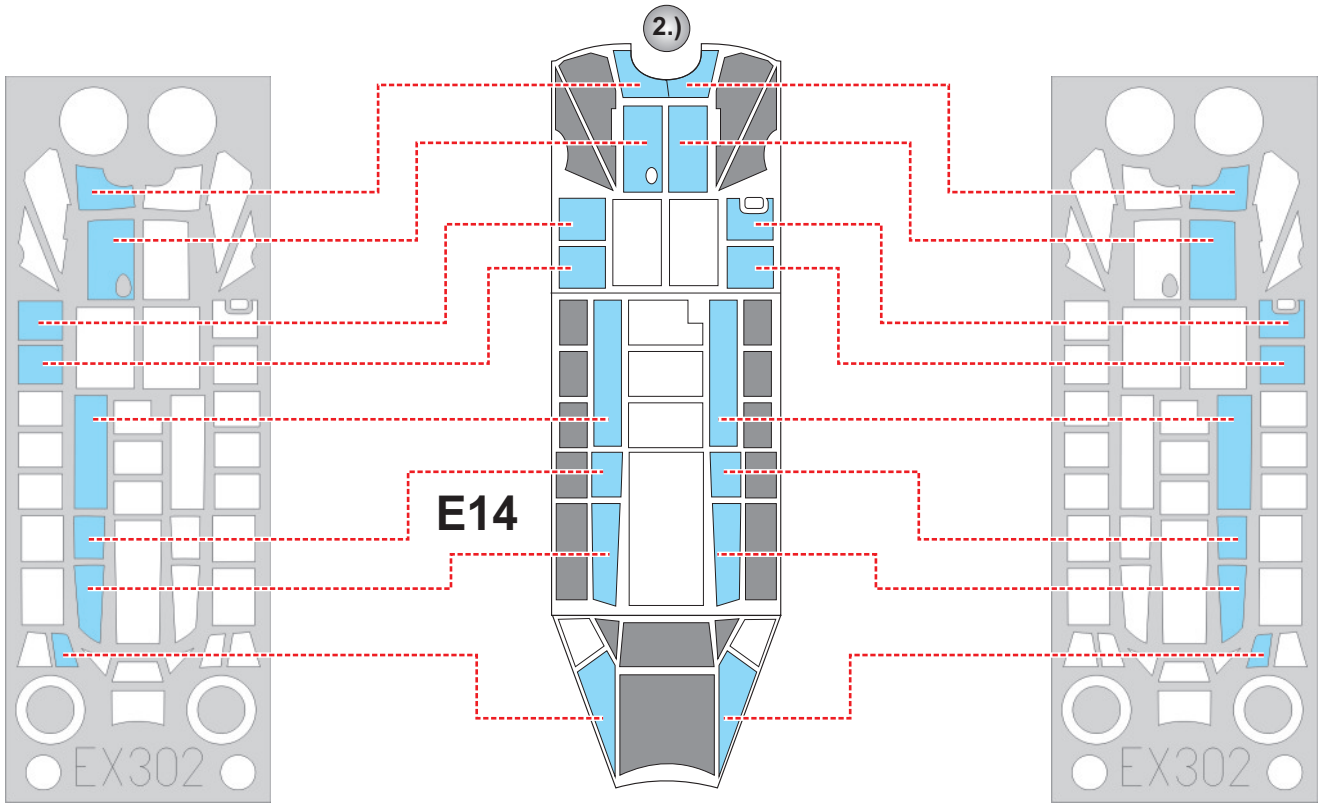

eduard
MASK

EX 302

Bf 110D 1/48

The die-cut mask for accurate canopy frame painting of the
Dragon scale 1/48 KIT

E14

4.)